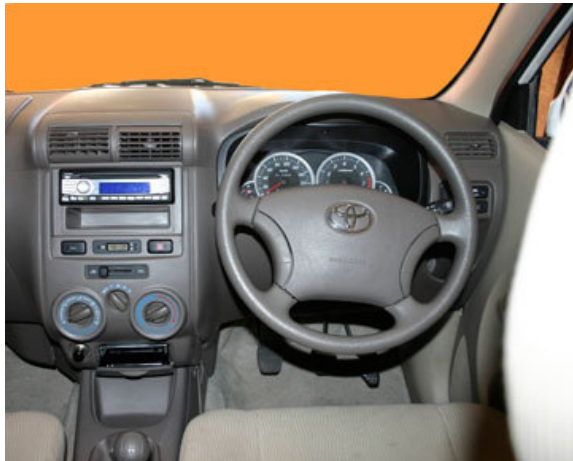

TOYOTA AVANZA 1.5i

Type	Family car	ABS	Yes
Engine	1.5 liter	Airconditioning	Yes
Fuel	Petrol	Keyless entry	Yes
Tank capacity	45 liters	Seats (incl. driver)	4 adults
Consumption	8.5 liters/100 km	Luggage	2 large / 2 small
Transmission	Manual 5 gear	Vehicle length	4.12m
Power steering	Yes	Vehicle width (incl. mirrors)	1.63m
Audio	Radio / CD	Vehicle height	1.70m

SUITABLE FOR DRIVING ON:

Tarred roads:	YES
Gravel roads:	LIMITED (not all gravel roads, low speed)
Off road:	NO

Dashboard

Tools

Danger triangle	First aid kit
Jack	Cross wheel spanner
Original car tools	