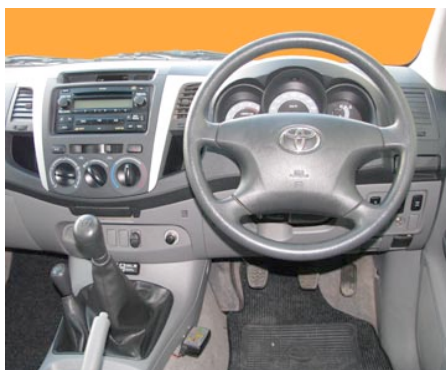

TOYOTA HILUX 4x4 Double Cab SAFARI+ Camping (4 pax)

Type	Luxury Pick-up 4x4	ABS	Yes
Engine	3.0 liter Turbo	Air conditioning	Yes
Fuel	Diesel	Keyless entry + central locking	Yes
Tank capacity	140 liters	Seats (incl. driver)	4 adults / 1 child
Consumption	12 liters/100 km	Luggage	4 large
Transmission	5-speed manual + low ratio	Vehicle length	5.30m
Power steering	Yes	Vehicle width (incl. mirrors)	2.18m
Audio	Radio / CD	Vehicle height	2.25m
2 Spare wheels	Yes	Cruise control	Yes
Differential lock	Yes	Water tank 40 liters	Yes
Lockable Alu canopy	Yes	Differential lock rear	Yes

Dimensions of loading bay: Length 1.55m, Width 1.34m, Height 1.10m

SUITABLE FOR DRIVING ON:

Tarred roads:	YES
Gravel roads:	YES
Off road:	YES (difficult off road)

Dashboard

Tools

Spade	Wooden block for jack
Tool box	Air pump
Tow rope	Jerry can
Danger triangle	Fire extinguisher
First aid kit	Wheel lever
Spare fuses	Cross wheel spanner
Jack	3x Spare V-belts
Original car tools	

Special (off road) features

Heavy-duty CJM off-road gas suspension	Permanent roof rack on canopy
Snorkel type air intake	Compressor
Heavy-duty ARB bumper front with hi-lift jack supports	Extra jerry can mounted on canopy
Heavy-duty ARB bumper rear with hi-lift jack supports	Spade, ax, and gas bottle mounted on canopy
Roof rack mounted hi-lift jack	Safe for valuables installed inside cabin
Dust-free aluminium Canopy	50 Liter water tank with outside tap
Second spare wheel installed on swing arm at rear	Heavy-duty running boards
Dual battery system	Front spotlights
265x75/16 heavy-duty off-road tyres	High ground clearance
40 Liter fridge / freezer with low-battery warning	Separate tools compartment in canopy